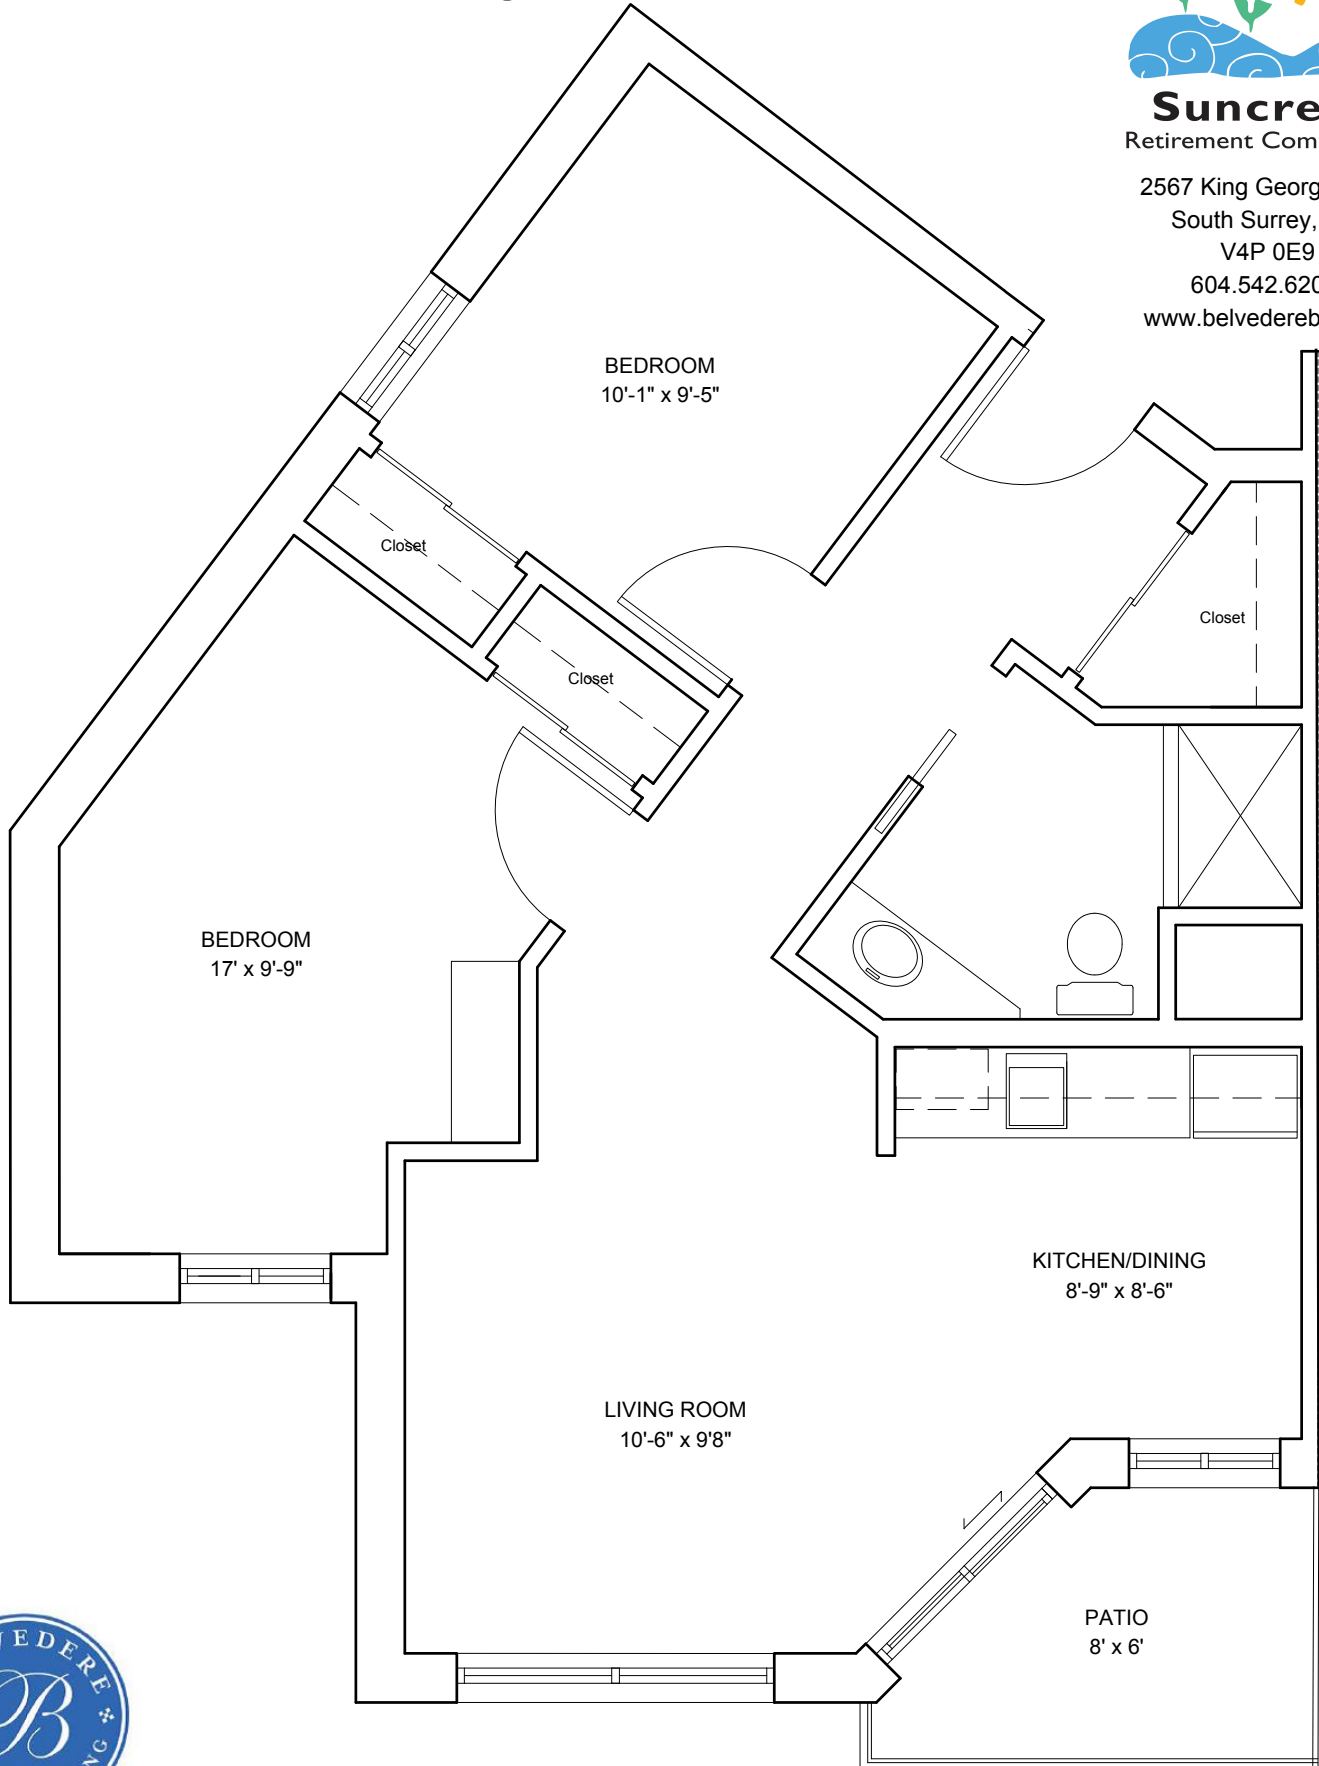

# Independent Living

**Suncrest**  
Retirement Community

2567 King George Blvd  
South Surrey, BC  
V4P 0E9  
604.542.6200  
[www.belvederebc.com](http://www.belvederebc.com)

[www.belvederebc.com](http://www.belvederebc.com)

**Two Bedroom ( 735 sq. ft. )**

All measurements are approximate.