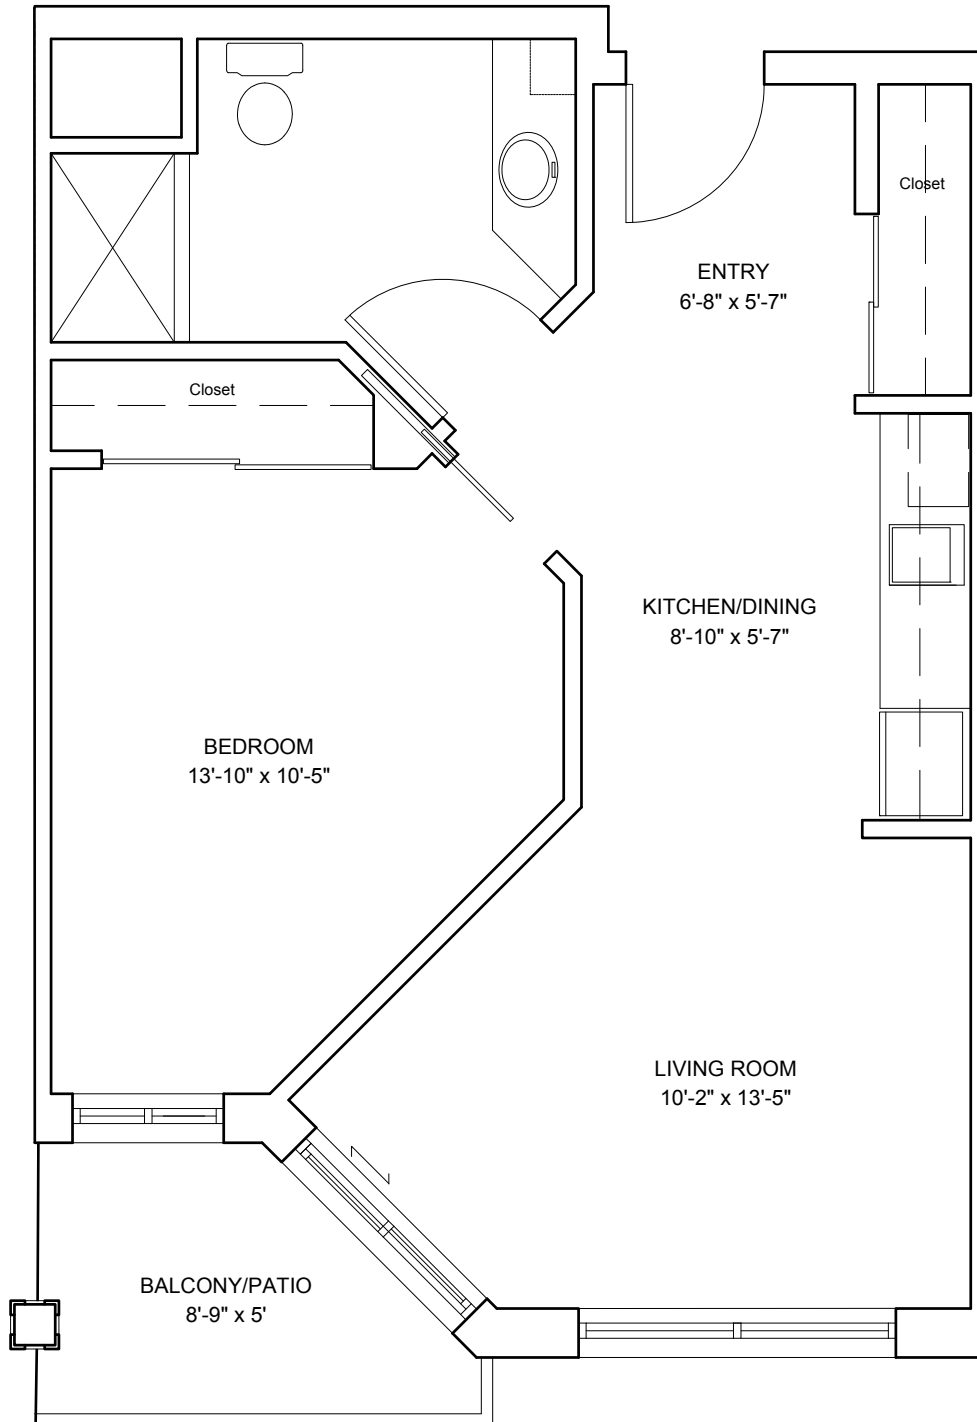

Independent Living

Suncrest
Retirement Community

2567 King George Blvd
South Surrey, BC
V4P 0E9
604.542.6200
www.belvederebc.com

One Bedroom (555 sq. ft.)

All measurements are approximate.